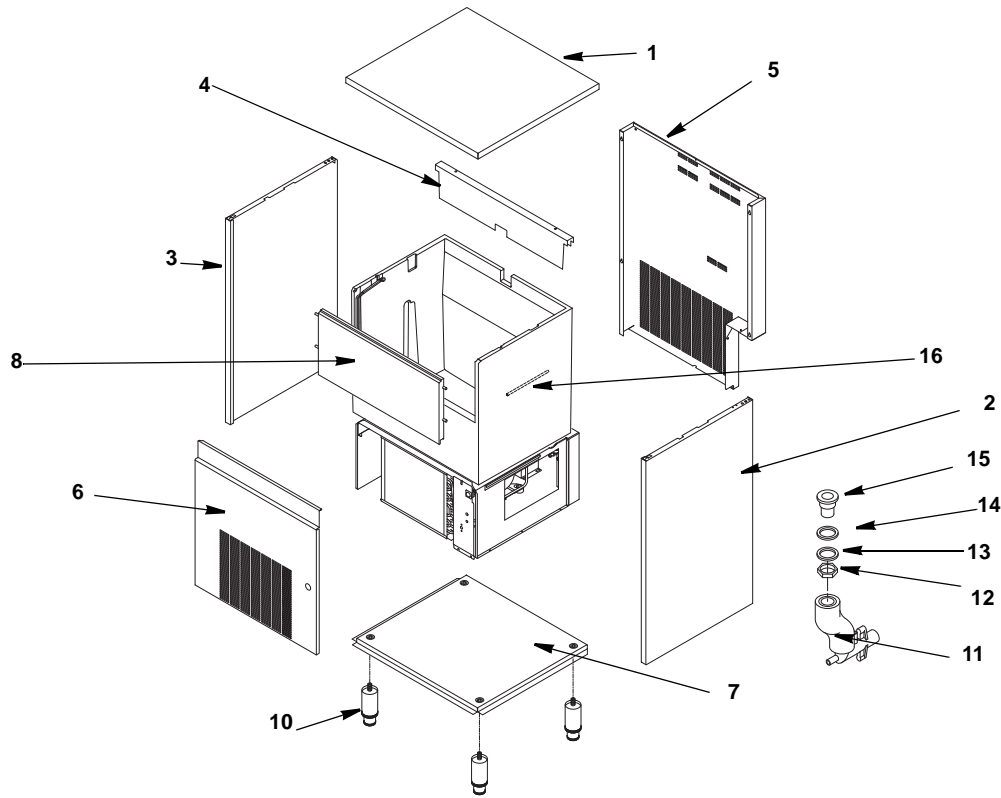

RF-0644 PANELS

DESCRIPTION

	DESCRIPTION	PART NO.
1	Top Panel	000008542
2	Right Side Panel	000008544
3	Left Side Panel	000008546
4	Ice Spout Cover Bracket	000008547
5	Back Panel Assembly	000008543
6	Front Grill Panel	000008545
7	Base Plate	000005602
8	Door Assembly	000005660

Miscellaneous – Brackets, Screws, Etc.

9	Plastic Legs	000005783
10	Adjustable Stainless Steel Legs	000005663
11	Drain Manifold 115/60/1	000008554
12	Bin Drain Nut	000005581
13	Bin Drain Gasket Bottom	000005695
14	Bin Drain Gasket Top	000005696
15	Bin Drain Fitting	000005692
16	Bin Bulb Holder	000005729

† Refer to Cross Reference Guide