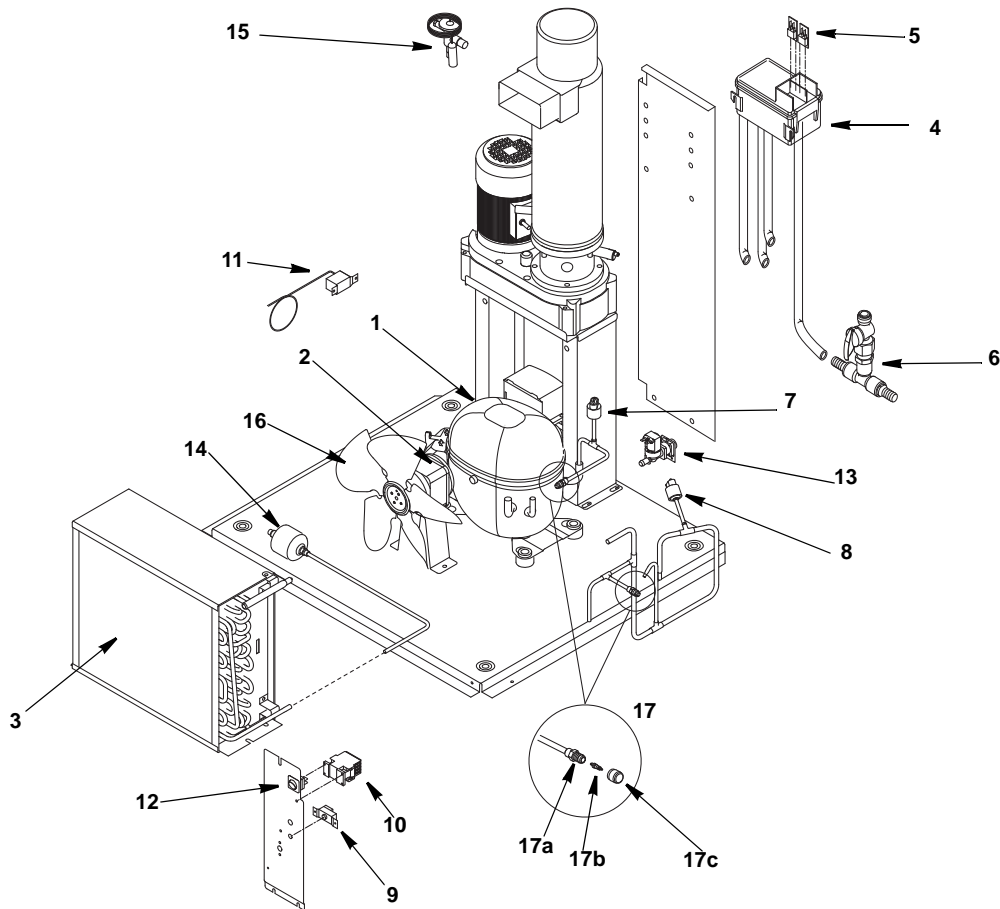

Ice Machine Parts List for Series RF-0644 Models

RF0644 EVAPORATOR COMPARTMENT

DESCRIPTION

	PART NO.
1 Compressor	
a. 115/60/1	000008549
b. 230/50/1	000009105
2 Condenser Fan Motor	
a. 115/60/1	000008302
b. 230/50/1	000005579
3 Air Cooled Condenser	000005631
4 Water Reservoir Assembly (Includes Hoses)	000008551
a. Water Reservoir Only	000005747
b. Bracket	000008553
5 Float Microswitch	000005760
6 Evaporator Drain Tap	000008552
7 High Pressure Safety Switch	000008557
8 Low Pressure Safety Switch	000006076
9 Bin Thermostat	000005766
10 Compressor Contactor	000008558
11 Fan Cycle Control	
a. 115/60/1	000006060
b. 230/50/1	000006191
12 ON/OFF Toggle Switch	000006069
13 Water Inlet Valve	
a. 115/60/1	000006063
b. 230/50/1	000005770
14 Liquid Line Drier	000005676
15 Expansion Valve	000008548
Miscellaneous – Brackets, Screws, Etc.	
16 Condenser Fan Blade	000006190
17 Access Valve	
a. Fitting	000006408
b. Core	000006409
c. Cap	000006410
18 Screws	
a. M5 x 10TC	000009040
b. 3.9 x 13TC	000009041
19 Backflow Preventer	
a. 60 Hz - 3/8"	000009971
b. 50 Hz - 3/4"	000009972

RF-0644 EVAPORATOR ASSEMBLY

DESCRIPTION

DESCRIPTION	PART NO.
1 Evaporator Assembly	00008550
2 Foundation	00005694
3 Gear Motor Assembly	
a. 115/60/1	00005698
b. 230/50/1	00005697
4 Upper Flex Jaw Coupling	00005572
5 Coupling Spider	00005644
6 Lower Flex Jaw Coupling	00005643
7 Insulating Cap	00005733
8 Bearing Cap	00005645
9 Snap Ring	00005758
10 Auger Bolt	00005600
11 Bearing Shim	00005610
12 Self Lubricating Disc	00005651
13 Upper Bearing	00005606
14 Upper O-ring	00005736
15 Cutter Head	00005648
16 Auger	00005596
17 Water Seal	00005778
18 Lower O-ring	00005584
19 Water Seal Retainer	00005781
20 Lower Bearing	00005603
21 Rotation Sensor	00005755