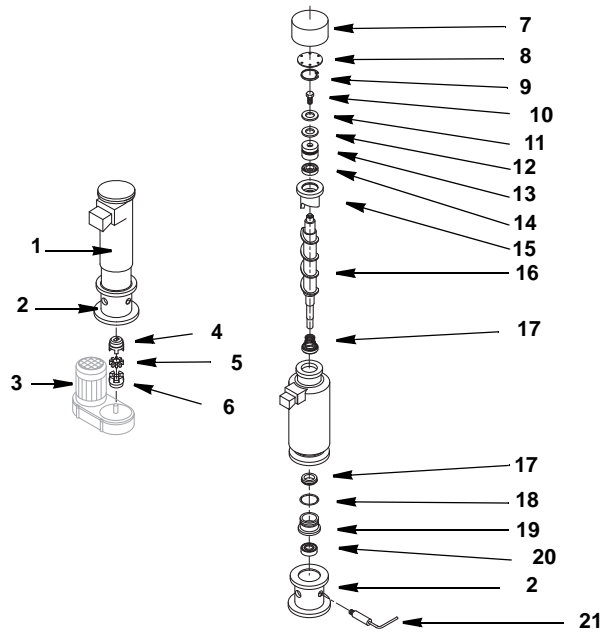

Ice Machine Parts List for Series RF-0644 Models

RF0644 EVAPORATOR COMPARTMENT

DESCRIPTION

	PART NO.
1 Compressor	
a. 115/60/1	000008549
b. 230/50/1	000009105
2 Condenser Fan Motor	
a. 115/60/1	000008302
b. 230/50/1	000005579
3 Air Cooled Condenser	000005631
4 Water Reservoir Assembly (Includes Hoses)	000008551
a. Water Reservoir Only	000005747
b. Bracket	000008553
5 Float Microswitch	000005760
6 Evaporator Drain Tap	000008552
7 High Pressure Safety Switch	000008557
8 Low Pressure Safety Switch	000006076
9 Bin Thermostat	000005766
10 Compressor Contactor	000008558
11 Fan Cycle Control	
a. 115/60/1	000006060
b. 230/50/1	000006191
12 ON/OFF Toggle Switch	000006069
13 Water Inlet Valve	
a. 115/60/1	000006063
b. 230/50/1	000005770
14 Liquid Line Drier	000005676
15 Expansion Valve	000008548
Miscellaneous – Brackets, Screws, Etc.	
16 Condenser Fan Blade	000006190
17 Access Valve	
a. Fitting	000006408
b. Core	000006409
c. Cap	000006410
18 Screws	
a. M5 x 10TC	000009040
b. 3.9 x 13TC	000009041
19 Backflow Preventer	
a. 60 Hz - 3/8"	000009971
b. 50 Hz - 3/4"	000009972

RF-0644 EVAPORATOR ASSEMBLY

DESCRIPTION

DESCRIPTION	PART NO.
1 Evaporator Assembly	00008550
2 Foundation	00005694
3 Gear Motor Assembly	
a. 115/60/1	00005698
b. 230/50/1	00005697
4 Upper Flex Jaw Coupling	00005572
5 Coupling Spider	00005644
6 Lower Flex Jaw Coupling	00005643
7 Insulating Cap	00005733
8 Bearing Cap	00005645
9 Snap Ring	00005758
10 Auger Bolt	00005600
11 Bearing Shim	00005610
12 Self Lubricating Disc	00005651
13 Upper Bearing	00005606
14 Upper O-ring	00005736
15 Cutter Head	00005648
16 Auger	00005596
17 Water Seal	00005778
18 Lower O-ring	00005584
19 Water Seal Retainer	00005781
20 Lower Bearing	00005603
21 Rotation Sensor	00005755