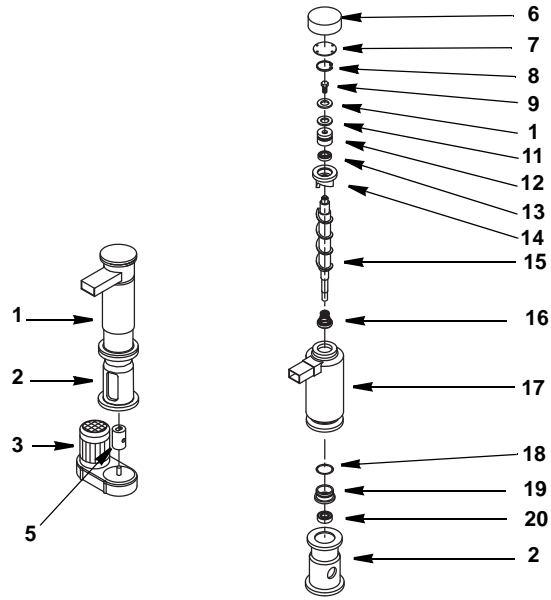

RF-0385 EVAPORATOR ASSEMBLY

DESCRIPTION

DESCRIPTION	PART NO.
1 Evaporator Assembly	000005684
2 Foundation	000005693
3 Gear Motor Assembly	
a. 115/60/1	000005698
b. 220/60/1 or 230/50/1	000005697
4 Gear Motor Capacitor (not shown)	
a. 115/60/1	000007825
b. 230/50/1	000007824
c. 220/60/1	000007826
5 Coupling	000005642
6 Insulating Cap	000005734
7 Bearing Cap	000005608
8 Snap Ring	000005757
9 Auger Bolt	000005599
10 Bearing Shim	000005609
11 Self Lubricating Disc	000005650
12 Upper Bearing	000005607
13 Upper O-ring	000005735
14 Cutter Head	000005647
15 Auger	000005598
16 Water Seal	000005778
17 Evaporator	000005681
18 Lower O-ring	000005583
19 Water Seal Retainer	000005782
20 Lower Bearing	000005605