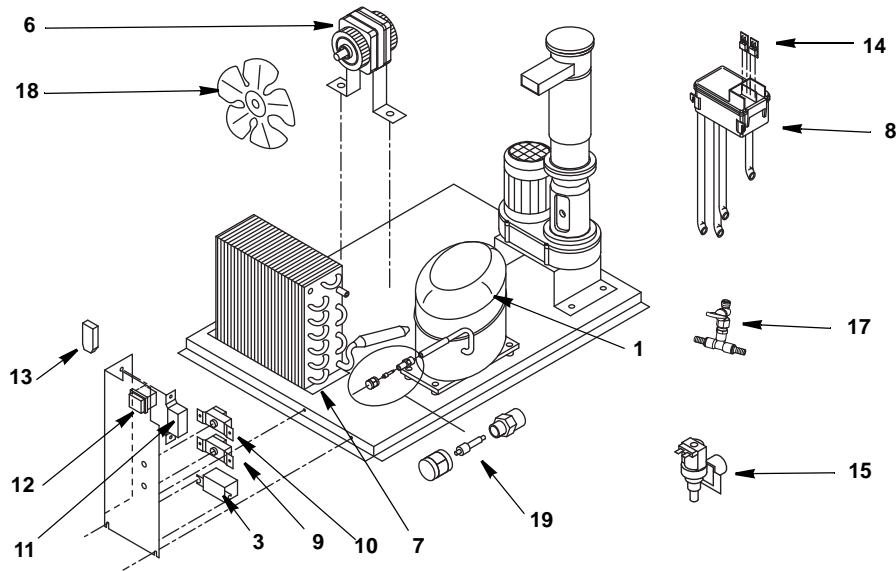

Ice Machine Parts List for Series RF-0385 Models

RF0385 EVAPORATOR COMPARTMENT

DESCRIPTION

	DESCRIPTION	PART NO.
1	Compressor	
	a. 115/60/1	00005626
	b. 220/60/1	00005628
	c. 230/50/1	00005627
2	Compressor Overload	
	a. 115/60/1	00008402
	b. 220/60/1 or 230/50/1	00008401
3	Compressor Delay Relay	
	a. 115/60/1	00005746
	b. 230/50/1	00005745
4	Compressor Start Relay (mounts on compressor)	
	a. 115/60/1	00008384
	b. 230/50/1	00008383
5	Start Capacitor	
	a. 115/60/1	00008428
	b. 230/50/1	00008427
6	Condenser Fan Motor	
	a. 115/60/1	00005576
	b. 220/60/1	00005577
	c. 230/50/1	00005575
7	Air Cooled Condenser	00005632
8	Water Reservoir Assembly (Includes Hoses)	000010061
	a. Water Reservoir Only	00005747
9	Evaporator Safety Thermostat	00005768
10	Bin Thermostat	00005766
11	Fan Cycle Control	
	a. 115/60/1	00006060
	b. 220/60/1 or 230/50/1	00006191
12	ON/OFF Rocker Switch	00006069
13	Electronic Noise Reducer (Radio Interference Filter)	
	a. 230/50/1	00005680
14	Float Microswitch	00005760
15	Water Inlet Valve	
	a. 115/60/1	00006063
	b. 220/60/1 or 230/50/1	00005770
16	Liquid Line Drier	00005674
17	Evaporator Drain Tap (when used)	00009160
Miscellaneous – Brackets, Screws, Etc.		
18	Condenser Fan Blade	00008936
19	Access Valve	
	a. Fitting	00006408
	b. Core	00006409
	c. Cap	00006410
20	Screws	
	a. M5 x 10TC	00009040
	b. 3.9 x 13TC	00009041
21	Backflow Preventer	
	a. 60 Hz - 3/8"	00009971
	b. 50 Hz - 3/4"	00009972