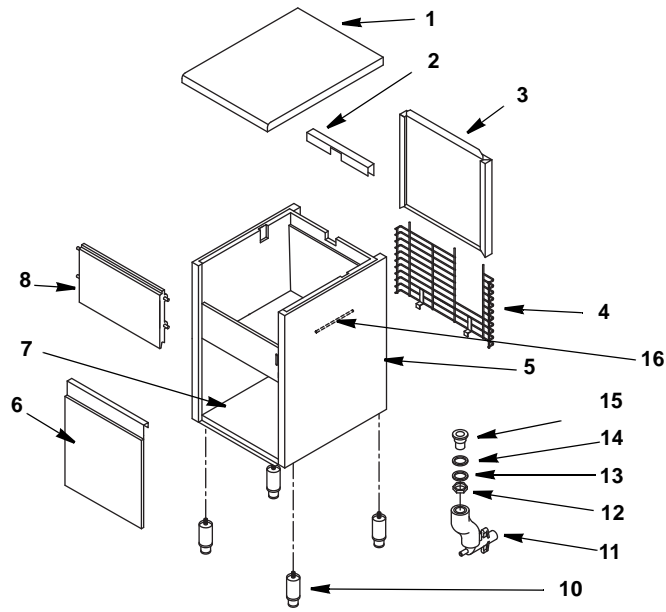

RF-0385 PANELS

DESCRIPTION

DESCRIPTION	PART NO.
1 Top Panel	00005742
2 Ice Spout Cover Bracket	00005612
3 Back Panel Assembly	00005744
4 Back Grill	00007804
5 Foamed Cabinet Assembly	
a. 115/60/1	00007805
b. 220/60/1 or 230/50/1	00007806
6 Front Grill Panel	00007807
7 Base Plate	00005602
8 Door Assembly	00005660

Miscellaneous – Brackets, Screws, Etc.

9 Plastic Legs	00005783
10 Adjustable Stainless Steel Legs	00005663
11 Drain Manifold	
a. 115/60/1	00006162
b. 220/60/1	00005671
12 Bin Drain Nut	00005581
13 Bin Drain Gasket Bottom	00005695
14 Bin Drain Gasket Top	00005696
15 Bin Drain Fitting	00005692
16 Bin Bulb Holder	00006075

† Refer to Cross Reference Guide